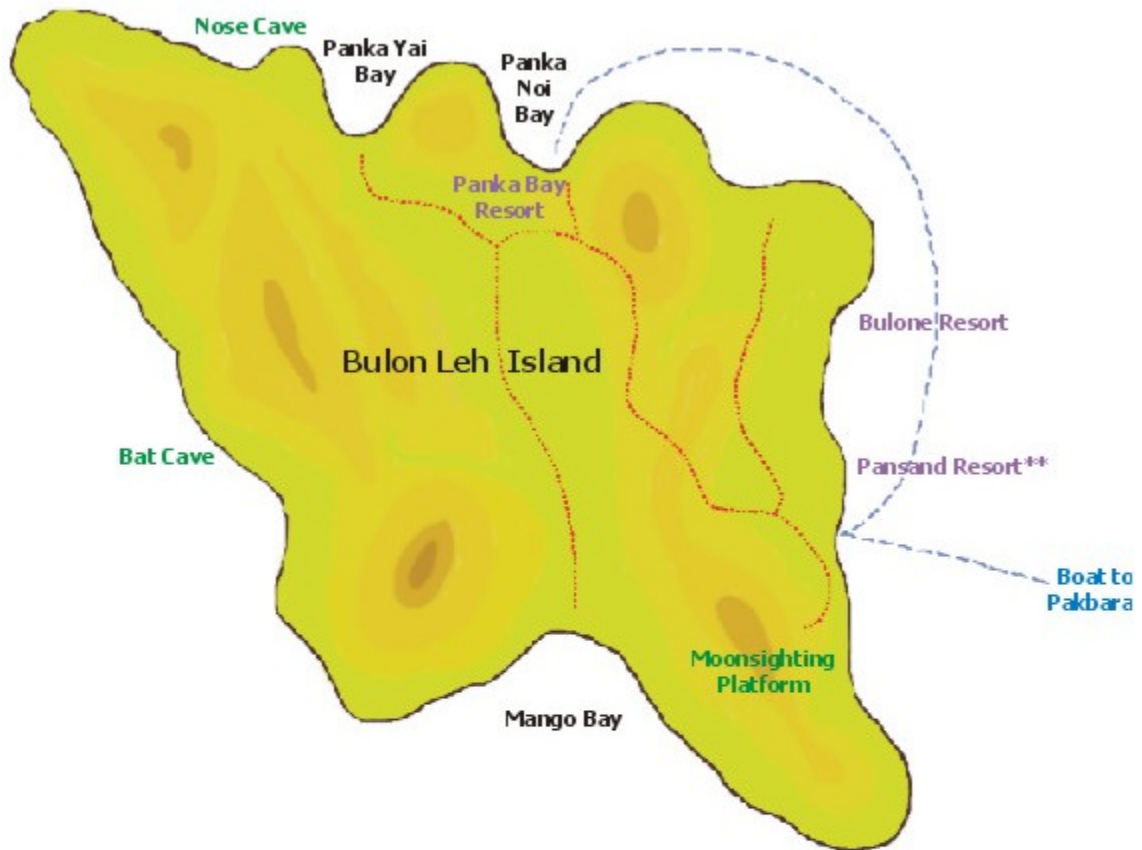

© 2001-2006 Andaman Island Hopping. All rights reserved.
P.O. Box 166, Phuket Town, Thailand 83000
Tel: (+66) 9459 5219 Fax: (+66) 7622 0661
E-mail: and@man-island-hopping.de

Web Design by Siam Business

Bulon Leh Island

Blue = Ferries
Violet = Hotels
Green = Activities
Red = Trails, Streets

500 Metres